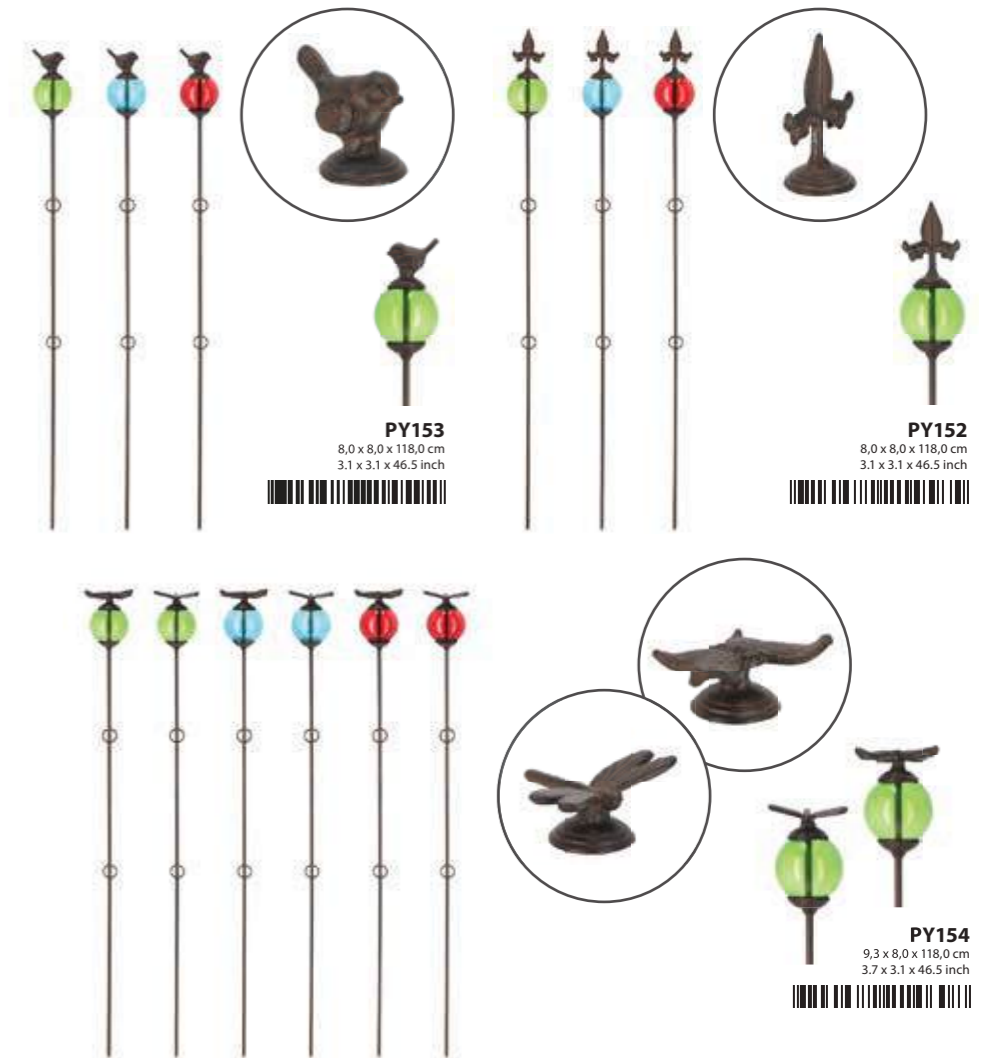

PLANT SUPPORTS METAL

ROSE ARCHES

WOOD

METAL

Including plant tag

RUST

PY63
31,8 x 2,3 x 160,0 cm
12,5 x 0,9 x 63,0 inch

PY65
52,5 x 2,3 x 160,0 cm
20,7 x 0,9 x 63,0 inch