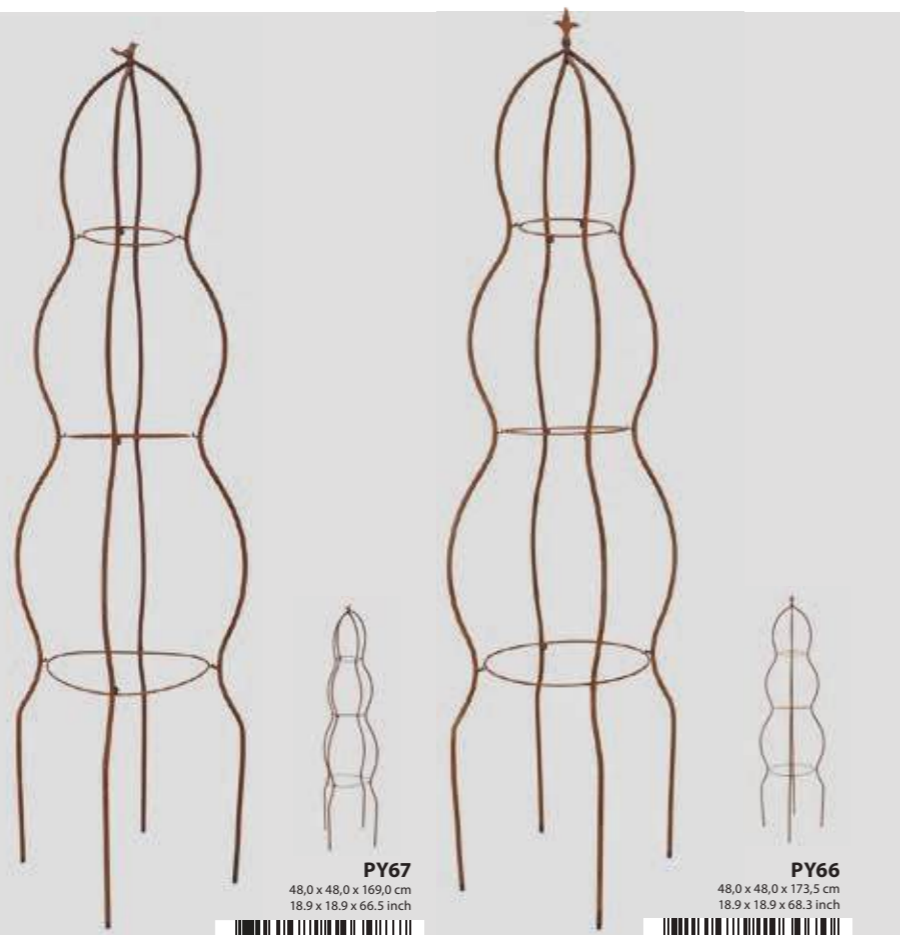

PY67
48,0 x 48,0 x 169,0 cm
18,9 x 18,9 x 66,5 inch

PY66
48,0 x 48,0 x 173,5 cm
18,9 x 18,9 x 68,3 inch